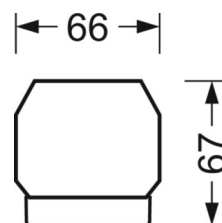

## MECHANICS

Housing colour	traffic white RAL 9016
Dimensions (LxWxH/DxH)	2299mm x 55mm x 37mm
Weight (net)	2.45kg
Type of installation	Mounting rail system installation, Light structure

## DEEP-LINK

<https://www.regiolux.de/en/article/19521027310>

Reference	LED 7000lm 840
ηLB	100 %
Φ ↓/↑	98 % / 2 %
UGR lat./long.	15.7 / 21.0

Dimensions

---

L	2299 mm	Length
B	55 mm	Width
H	37 mm	Height

---