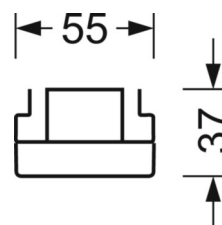

## LIGHTING TECHNOLOGY

Placement	LED, Colour rendering/Light colour CRI ≥ 80 / 4000K
Colour tolerance (MacAdam)	3SDCM
Nominal luminous flux	6976lm
Nominal luminous flux-emergency lighting mode	931lm
LED service life	70000h L80/B10 (Tq 35°C), 100000h L80/B50 (Tq 30°C)
Luminaire luminous efficiency	194lm/W
Beam angle	25° (C0) / 100° (C90)
UGR lat./long.	15.7 / 21.0

## MECHANICS

Housing colour	traffic white RAL 9016
Dimensions (LxWxH/DxH)	2299mm x 55mm x 37mm
Weight (net)	2.45kg
Type of installation	Mounting rail system installation, Light structure

## DEEP-LINK

<https://www.regiolux.de/en/article/19521027310>

Reference	LED 7000lm 840
ηLB	100 %
Φ ↓/↑	98 % / 2 %
UGR lat./long.	15.7 / 21.0

Dimensions

---

L	2299 mm	Length
B	55 mm	Width
H	37 mm	Height

---