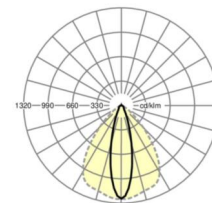

## LIGHTING TECHNOLOGY

Placement	LED, Colour rendering/Light colour CRI ≥ 80 / 4000K
Colour tolerance (MacAdam)	3SDCM
Nominal luminous flux	6976lm
Nominal luminous flux-emergency lighting mode	931lm
LED service life	70000h L80/B10 (Tq 35°C), 100000h L80/B50 (Tq 30°C)
Luminaire luminous efficiency	194lm/W
Beam angle	25° (C0) / 100° (C90)
UGR lat./long.	15.7 / 21.0

## DEEP-LINK

<https://www.regiolux.de/en/article/19521027310>

Reference	LED 7000lm 840
ηLB	100 %
Φ ↓/↑	98 % / 2 %
UGR lat./long.	15.7 / 21.0

Dimensions

---

L	2299 mm	Length
B	55 mm	Width
H	37 mm	Height

---